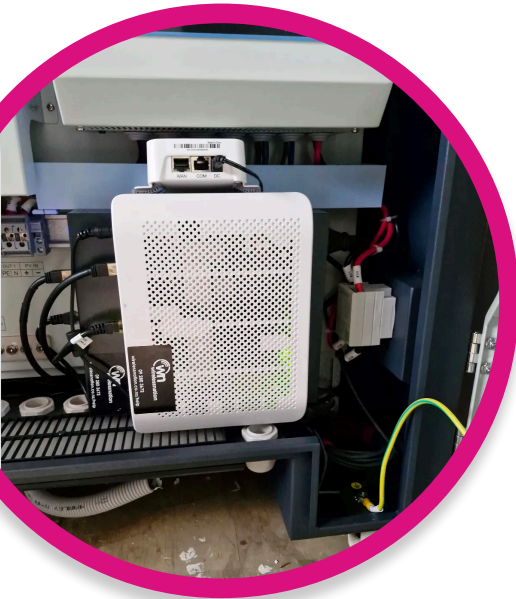

- Rugged and reliable in outdoor environments
- Easily integratable with their user authentication system
- Capable of supporting both free and paid user tiers
- Cost-effective to deploy and scale across multiple locations

Reliability was paramount, as park locations were often remote, and minimizing site visits for maintenance was a key objective.

Technology Solution

Wireless Nation standardized its park Wi-Fi solution with Cambium Networks' equipment, ensuring consistency, reliability, and ease of deployment. Their solution architecture includes:

- **XV2-2T0 Outdoor Wi-Fi 6 Access Points**
  Delivers dual-radio 802.11ax performance with excellent range and efficiency, ideal for outdoor deployments. Features surge protection, LTE coexistence filtering, and cloud management through cnMaestro™.
- **cnMatrix™ PoE Switches**
  Provide robust power and data connectivity for the APs in outdoor environments, simplifying infrastructure setup.
- **NSE 3000 Network Service Edge**
  Enables secure tunneling of RADIUS traffic over WireGuard, ensuring authentication traffic is encrypted and reliable.
- **Wi-Fi Designer Tool**
  Used for precise planning of AP placement and signal coverage to maximize user experience.

Management of the network is centralized through cnMaestro, Cambium's cloud-based, single-pane-of-glass management system, providing configuration, monitoring, and troubleshooting in one interface.

Field Results

The most recent deployment was completed at the end of March 2025, however, Wireless Nation had already deployed similar configurations in other locations with strong success, leading them to standardize on Cambium's solution.

A test lab replicates the field setup, allowing engineers to test updates and train staff before pushing configurations live. Installers benefit from a plug-and-play deployment process, needing only to mount equipment and run cables.

Up to 80 vehicles are expected during peak season at each park, and the Cambium-powered network can comfortably support general browsing, app usage, and

We planned and designed a Wi-Fi Park solution leveraging the exceptional capabilities of the XV2-2T0. It's been a game changer in terms of reliability and outdoor performance."

- Zariif Ali, Wireless Nation