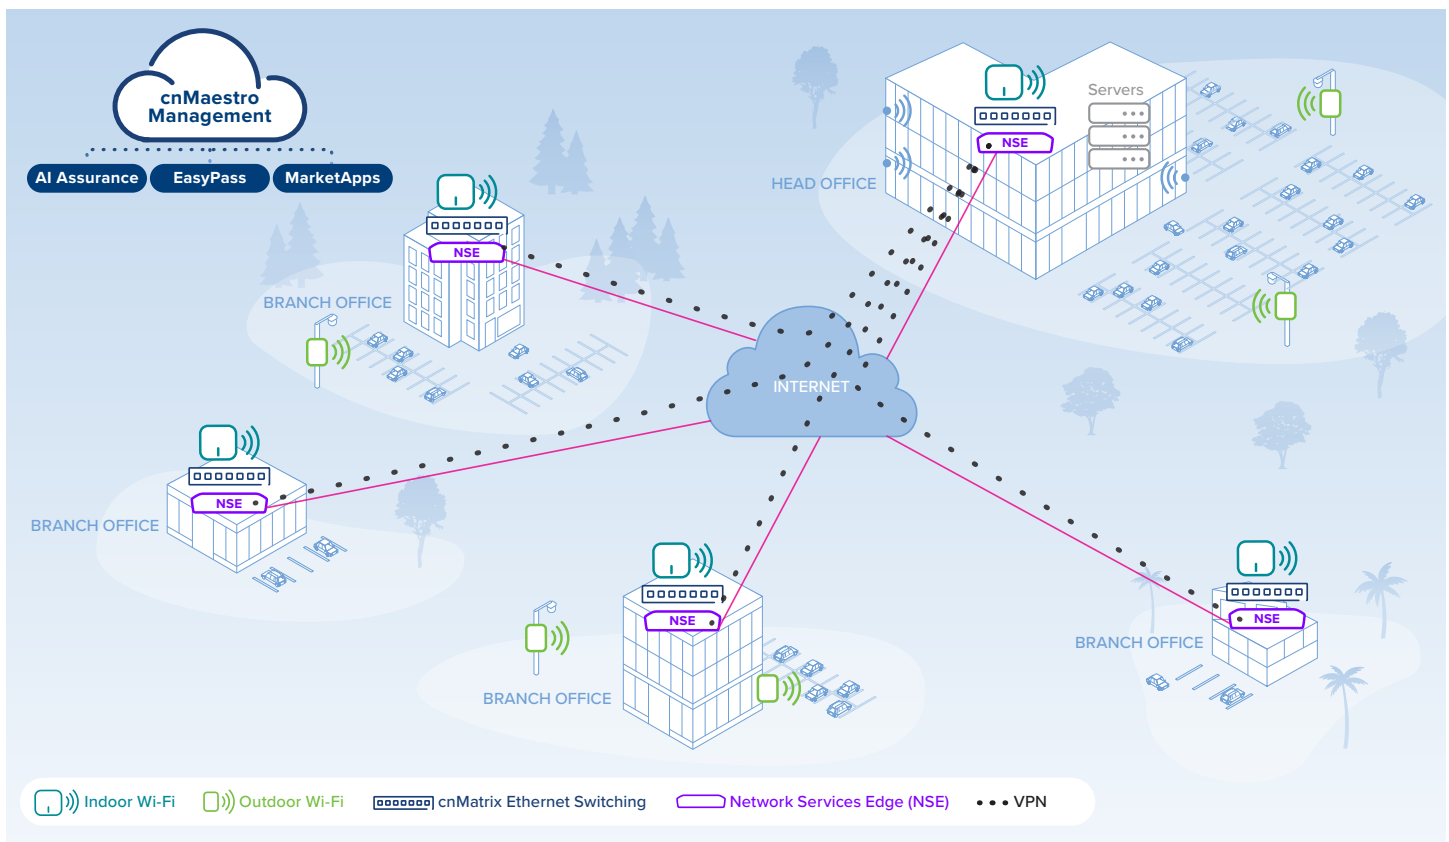

cnMaestro includes:

- **MarketApps:** Extends Cambium’s ONE Network with microservices-based applications with tailored capabilities to reduce complexity and total cost of ownership
- **Assurance:** Uses AIOps to identify issues faster, reduce downtime, and simplify troubleshooting for a new level of network quality
- **EasyPass:** Simplifies secure onboarding for guests, employees, students, BYOD, and IoT devices
- **Application Control:** Along with the Aps, provides application visibility and policy control across thousands of applications
- **APIs:** Enables integration with third-party platforms and custom workflows.

Together, these elements form a complete high-performing solution that is both resilient and simple to operate.