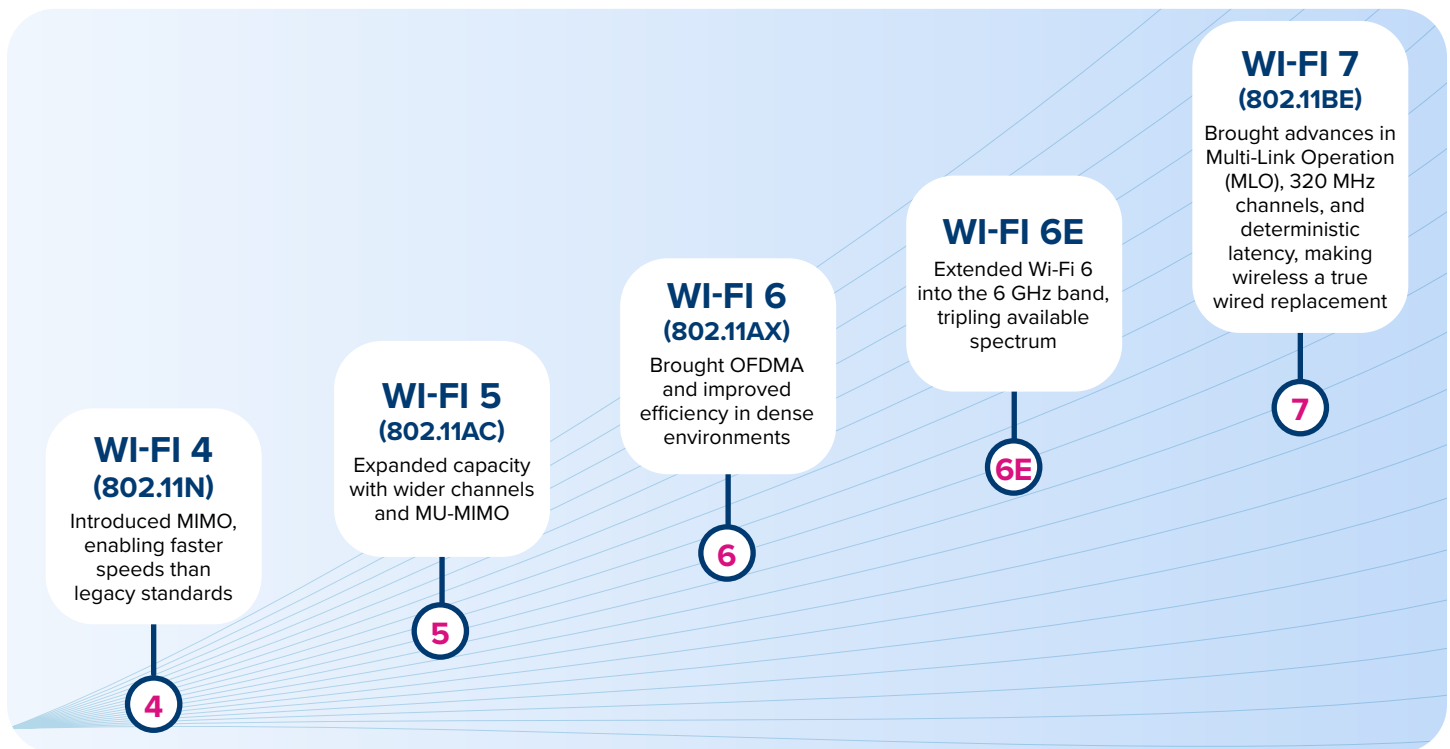

Evolution of Wi-Fi

The journey to Wi-Fi 7 is one of continuous improvement in performance, efficiency, and reliability: