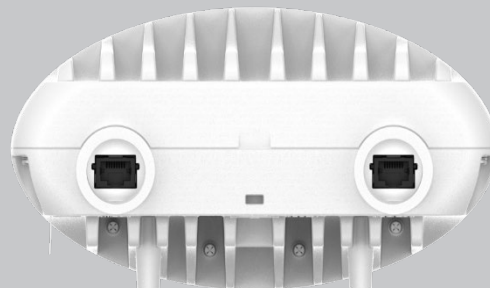

XE3-4TN Wi-Fi 6 Outdoor Access Point

Front

Side View

Back Panel

Top

Bottom

XE3-4TN Wi-Fi 6 Outdoor Access Point

XE3-4TN Radio Ordering Information