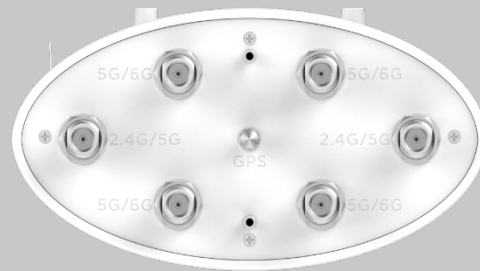

XE3-4TN Wi-Fi 6 Outdoor Access Point

Front

Side View

Back Panel

Top

Bottom

XE3-4TN Wi-Fi 6 Outdoor Access Point

XE3-4TN Radio Ordering Information

XE3-4T Regulatory Model

XE3-4TN0A00-US XE3-4TN Outdoor Wi-Fi 6E 4x4 SDR Access Point, 2.5 GbE, US

XE3-4TN0A00-EU XE3-4TN Outdoor Wi-Fi 6E 4x4 SDR Access Point, 2.5 GbE, EU

XE3-4TN0A00-RW XE3-4TN Outdoor Wi-Fi 6E 4x4 SDR Access Point, 2.5 GbE, 6 GHz radio disabled, RW