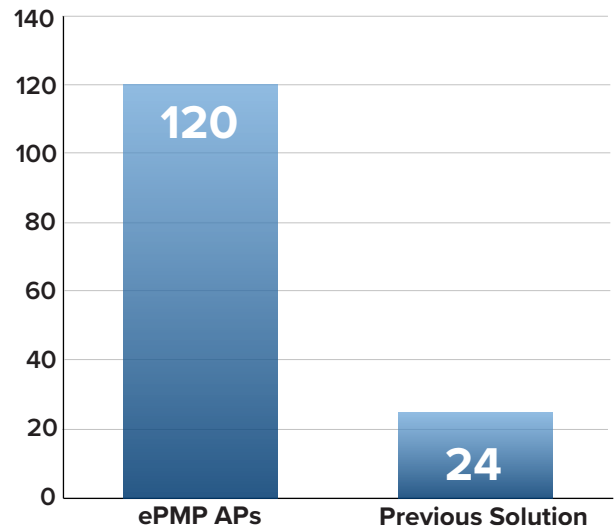

The Results

NOW, LNET IS THE LARGEST ePMP fixed wireless broadband service provider in Libya. The system blocks noise from outside the operating spectrum and uses dynamic filtering to block interference from adjacent channels.

The cost of service is between 20 and 30 times less expensive than satellite service, and the speed packages easily beat the kbps speeds of WiMax and ADSL offerings.

Many of the ePMP APs support 120 clients—five times the number possible with their previous solution. With more subscribers per AP, Lnet was able to support a significantly higher number of subscribers with less equipment, fewer towers and lower maintenance. This led them to reduce their costs and succeed in a competitive market.

Clients Supported per Access Point