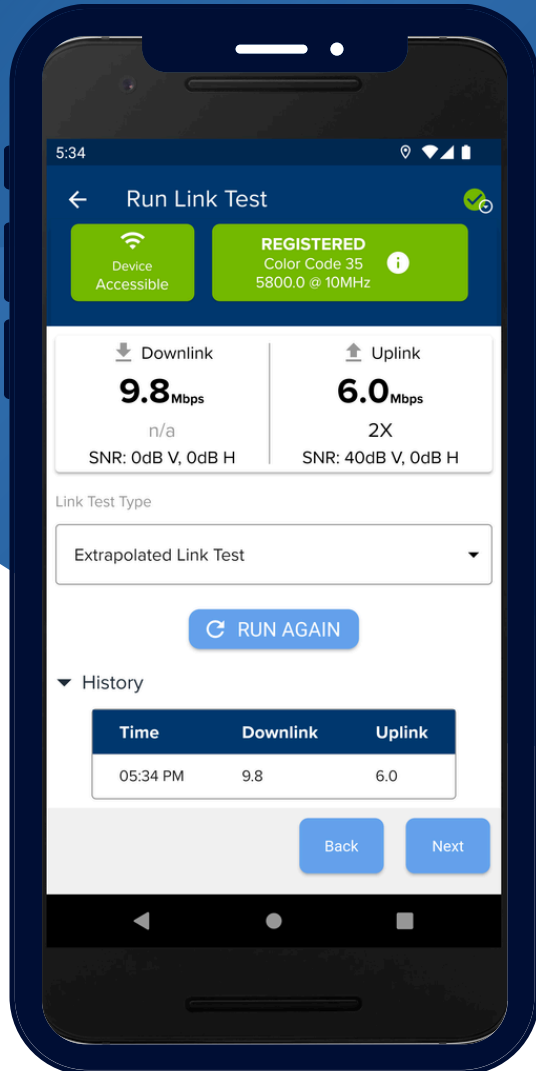

INSTALLATION PRECISION

Raise the bar on installation accuracy with **Cambium Installer**, the free mobile app that gives field techs the information they need to configure and properly align wireless broadband subscriber modules.

VALIDATE IN SECONDS

Designed with input from field technicians and years of experience on millions of subscriber modules deployed, Cambium Installer validates configuration and alignment in seconds.

CONNECT MORE SUBSCRIBERS