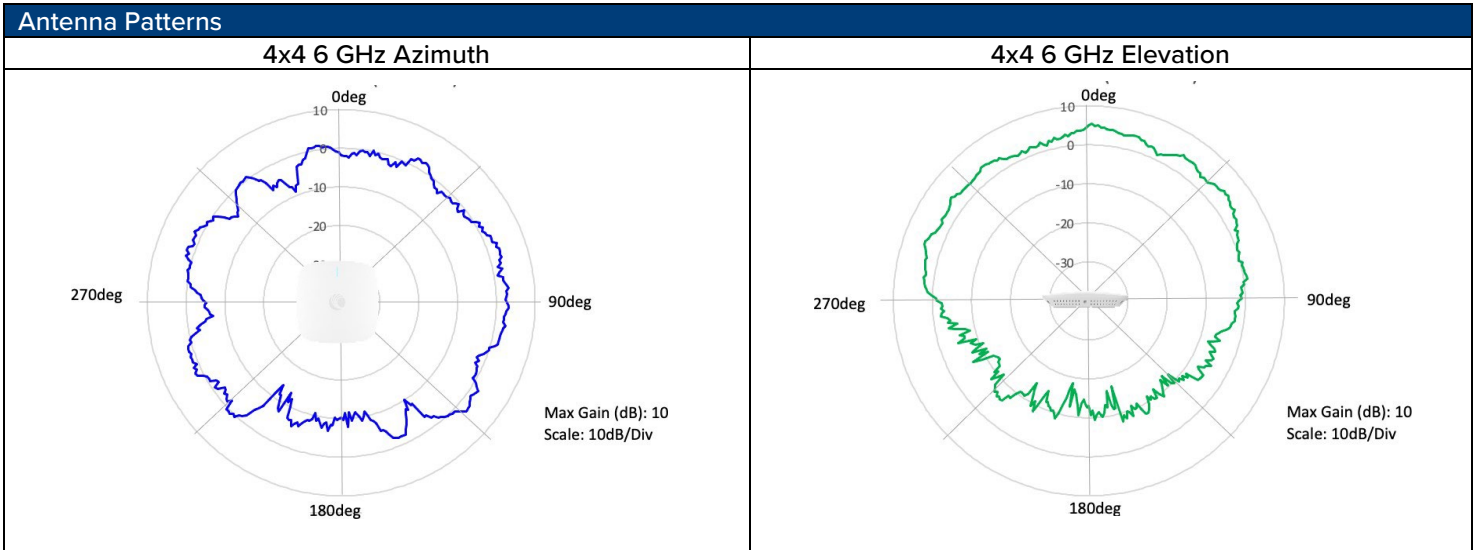

XE3-4 Wi-Fi 6/6E Indoor Access Point

XE3-4 Ordering Information

Regulatory Model	XE3-4
XE3-4X00B00-US	Indoor Tri-Radio Wi-Fi 6/6E Access Point. SDR 802.11ax 4x4/2x2, US
XE3-4X00B00-EU	Indoor Tri-Radio Wi-Fi 6/6E Access Point. SDR 802.11ax 4x4/2x2, EU
XE3-4X00B00-RW*	Indoor Tri-Radio Wi-Fi 6/6E Access Point. SDR 802.11ax 4x4/2x2, RW
XE3-4X00B00-CA	Indoor Tri-Radio Wi-Fi 6/6E Access Point. SDR 802.11ax 4x4/2x2, CA
C000000L141A	PoE, 60W, 56V, 10GbE DC Injector, Indoor, Energy Level 6 Supply, accepts C5 connector
N000000L034B	PoE injector, 30.5W, 56V, 5GbE DC Injector, Indoor, Energy Level 6 Supply, accepts C5 connector
AX-E510RBKT-WW	Shock mount bracket for cnPilot e510 and e505, Wi-Fi 6 XV3-8, XV2-2. XE3-4
AX-WALLBRKT-WW	Wall Mount L-Bracket for XV and XE series APs. Use to mount the AP horizontally.

cnMaestro X Subscriptions

MSX-SUB-XE3-4-1	cnMaestro X for one XE3-4 AP. Creates one Device Tier3 slot. Includes Cambium Care Pro support. 1-year subscription
MSX-SUB-XE3-4-3	cnMaestro X for one XE3-4 AP. Creates one Device Tier3 slot. Includes Cambium Care Pro support. 3-year subscription
MSX-SUB-XE3-4-5	cnMaestro X for one XE3-4 AP. Creates one Device Tier3 slot. Includes Cambium Care Pro support. 5-year subscription

AP SKU that ends with 00-RW does not support 6GHz. The SDR radio is locked to 5GHz mode and cannot be changed to 6GHz. Contact Cambium Networks customer support if you are operating a 00-RW product within a country that has allowed 6GHz operation.