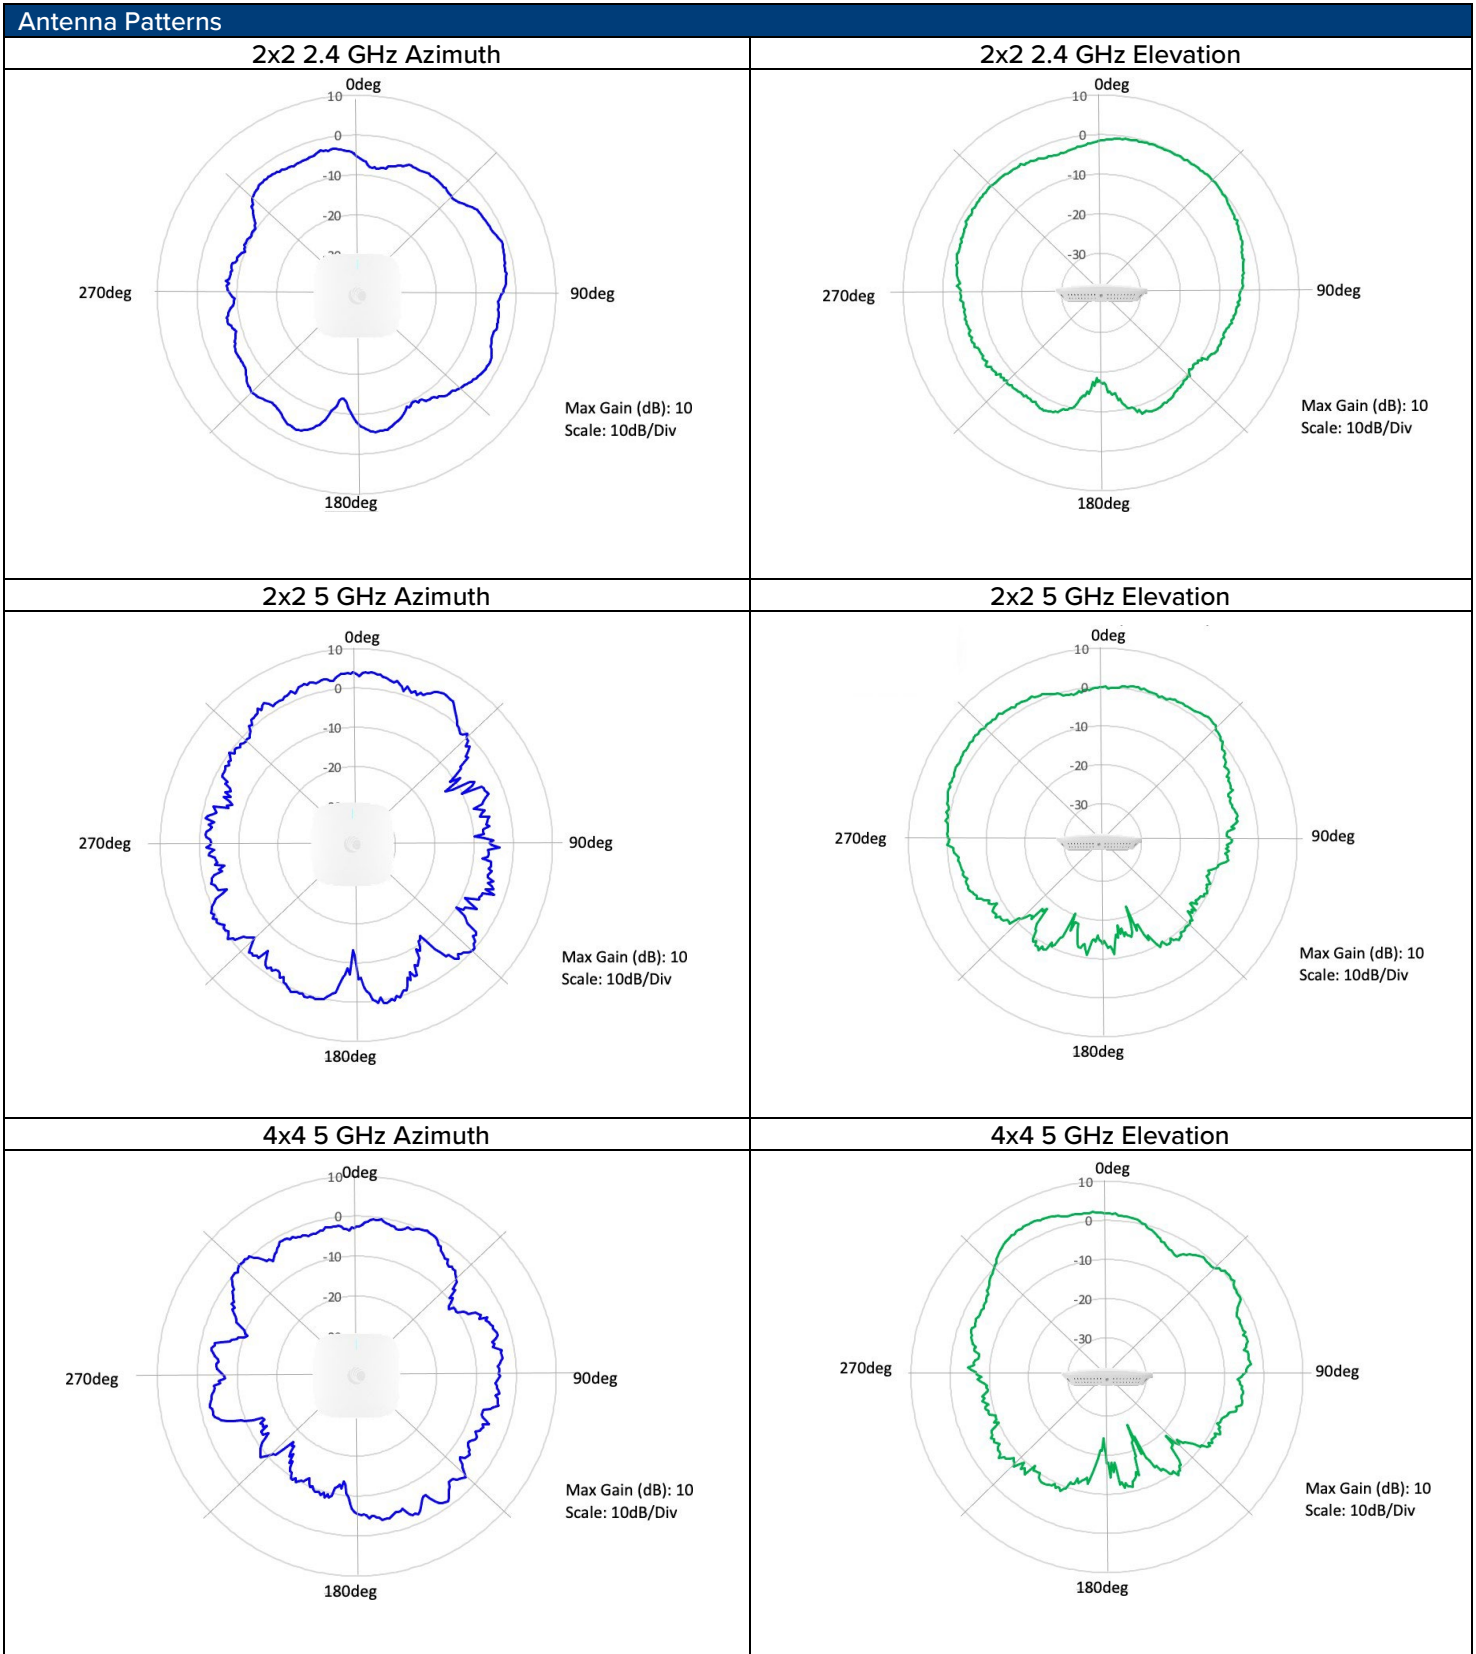

XE3-4 Wi-Fi 6/6E Indoor Access Point