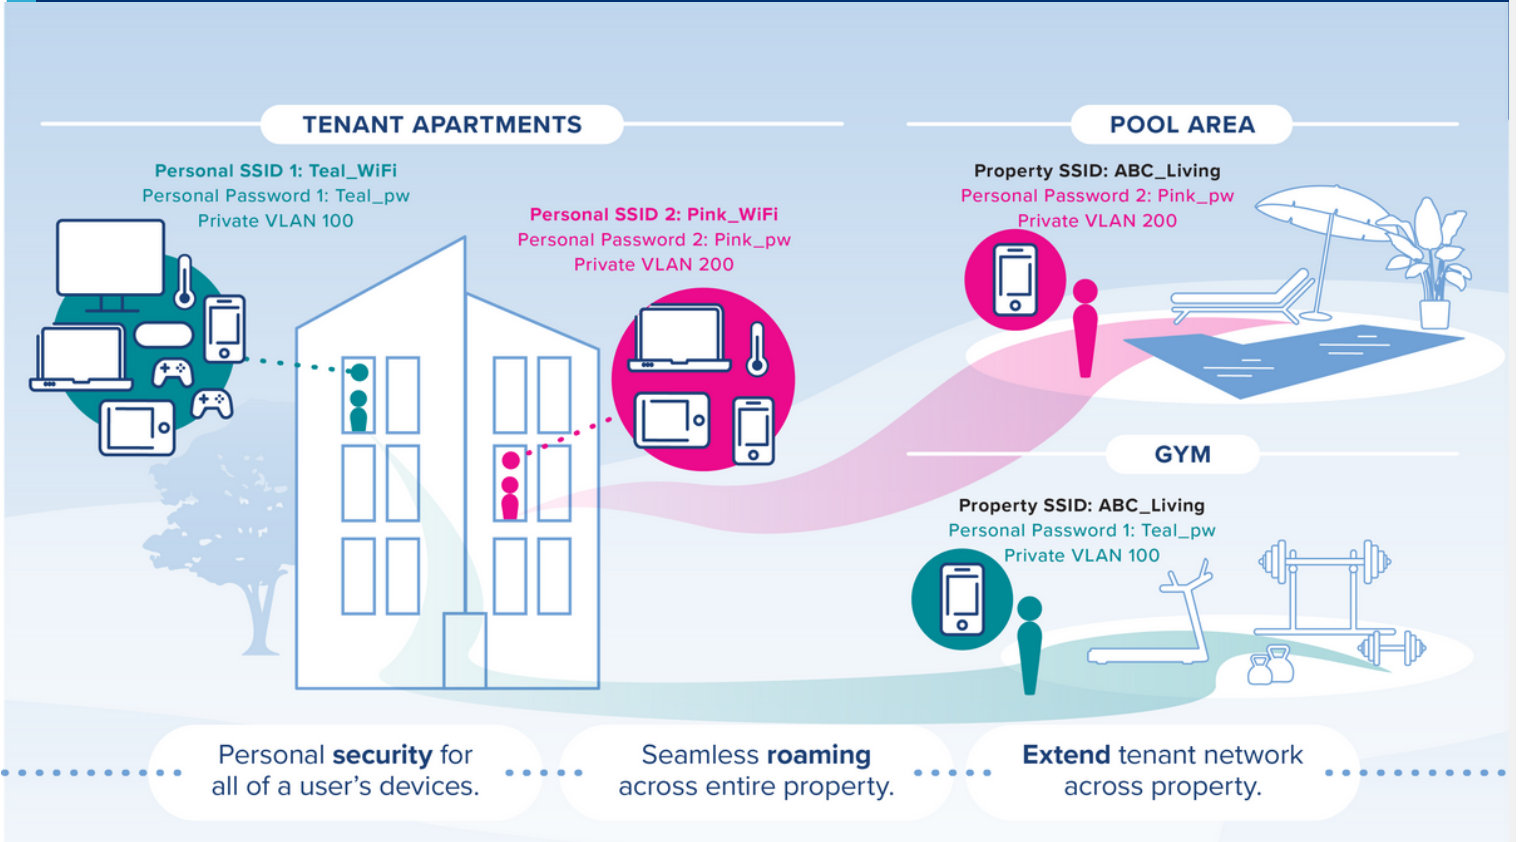

Personal Wi-Fi

Privacy for all your devices

Connectivity That Just Works

Personal Privacy in Public Networks

Personal Wi-Fi is a unique solution for providing personalized secure internet access in public network environments.

Use Cases

- Multi-dwelling / apartment units
- Senior living
- Retail
- Public venues

Residents maintain a consistent secure connection no matter where they are on a property.

Contact Us

Key Benefits

-  Each user has their own secure Wi-Fi network with ubiquitous connectivity
-  Maintain security via a unique ePSK and unique VLAN
-  Provide a unique SSID for user in personal space but with a common property SSID in public areas

-  Credentials are common across all networks; roaming is seamless
-  A personalized approach ensuring tenant privacy and security while minimizing administrative overhead

Personal Wi-Fi Made Easy!
 Watch the short [video](#).
 Access the [cnMaestro demo](#).

Better performing Wi-Fi by Avoiding Airtime Interference